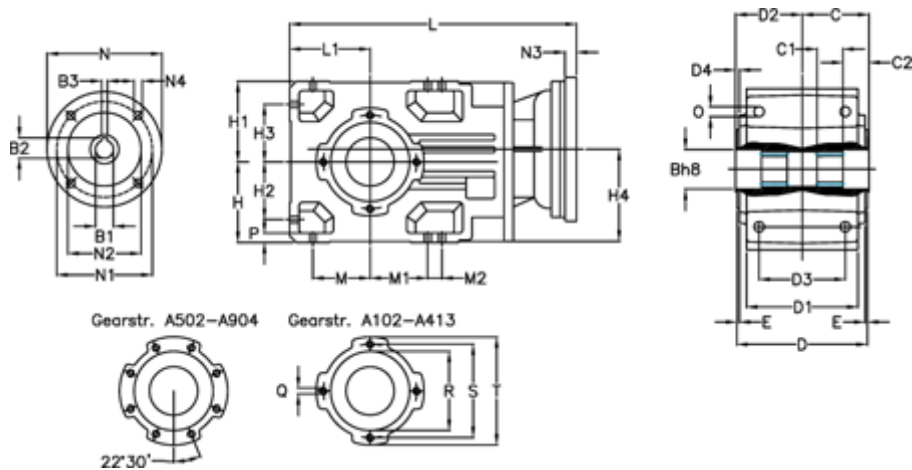

# Data Sheet

Article number: 29600202927225  
 Description: Bevel helical gearbox  
 A202UV-29,2-P71B5

## Measures

B = 35	D1 = 110	H2 = 60.0	N = 160	R = 95
B1 = 14	D2 = 70	H3 = 60.0	N1 = 130	S = 115
B2 = 16.3	D3 = 90	H4 = 93.0	N2 = 110	T = 140
B3 = 5	d4 = 4.5	L = 306.0	N3 = -	
C = 70.0	Description = A202UV-xx-P71 B5	L1 = 80	N4 = M8x16	
C1 = 30	E = 3.0	M = 60.0	O = 9.5	
C2 = 18.5	H = 80	M1 = 60.0	P = 9	
D = 136	H1 = 80	M2 = -	Q = M8x15	